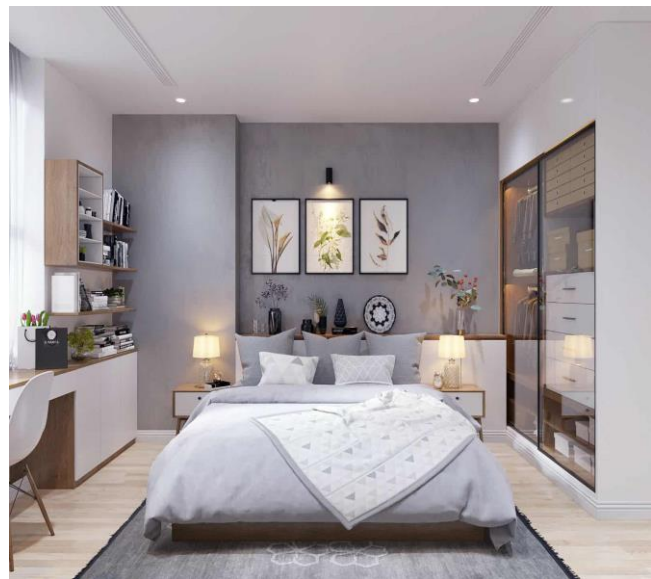

INTERIOR DESIGN CATALOG

We will help you design your space

ABOUT US

INTERIAA Interior Design and Architecture is a **full-service interior design company** located in **Bengaluru since 1998**, specializing in both residential and commercial design. Whether you need a quick refresh of furniture and paint colors, or an extensive whole-house renovation, we can provide the **expertise** to make sure the project runs smoothly and gives you the best results possible.

A living room is the space where people spend plenty of time, so it is important to create a balanced atmosphere. Usually, for smaller rooms, white walls or pastel tones are appropriate. Bold colors can optically reduce the impression of space.

BED ROOM

One great modern bedroom design idea is to break up sharp, sterile lines with stripes and other shapes. As pictured, the staggered mirror wall design, coupled with a striped rug and futuristic overhead fixture keep the bedroom decor clean and modern without sacrificing personality.